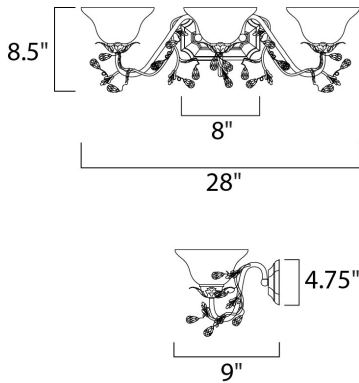

MEASUREMENTS

DIMENSION : 28" W x 8.5" H x 9" Ext
 BACK PLATE : 8" W x 4.75" H x 4.3" HCO
 HANGING WEIGHT : 5.29 lb

LAMPING

INPUT VOLTAGE : 120V
 BULB : 3 x 60W Incandescent E26 Medium , 180W Total
 BULB INCLUDED : (Not Included)
 DIMMABLE : Yes